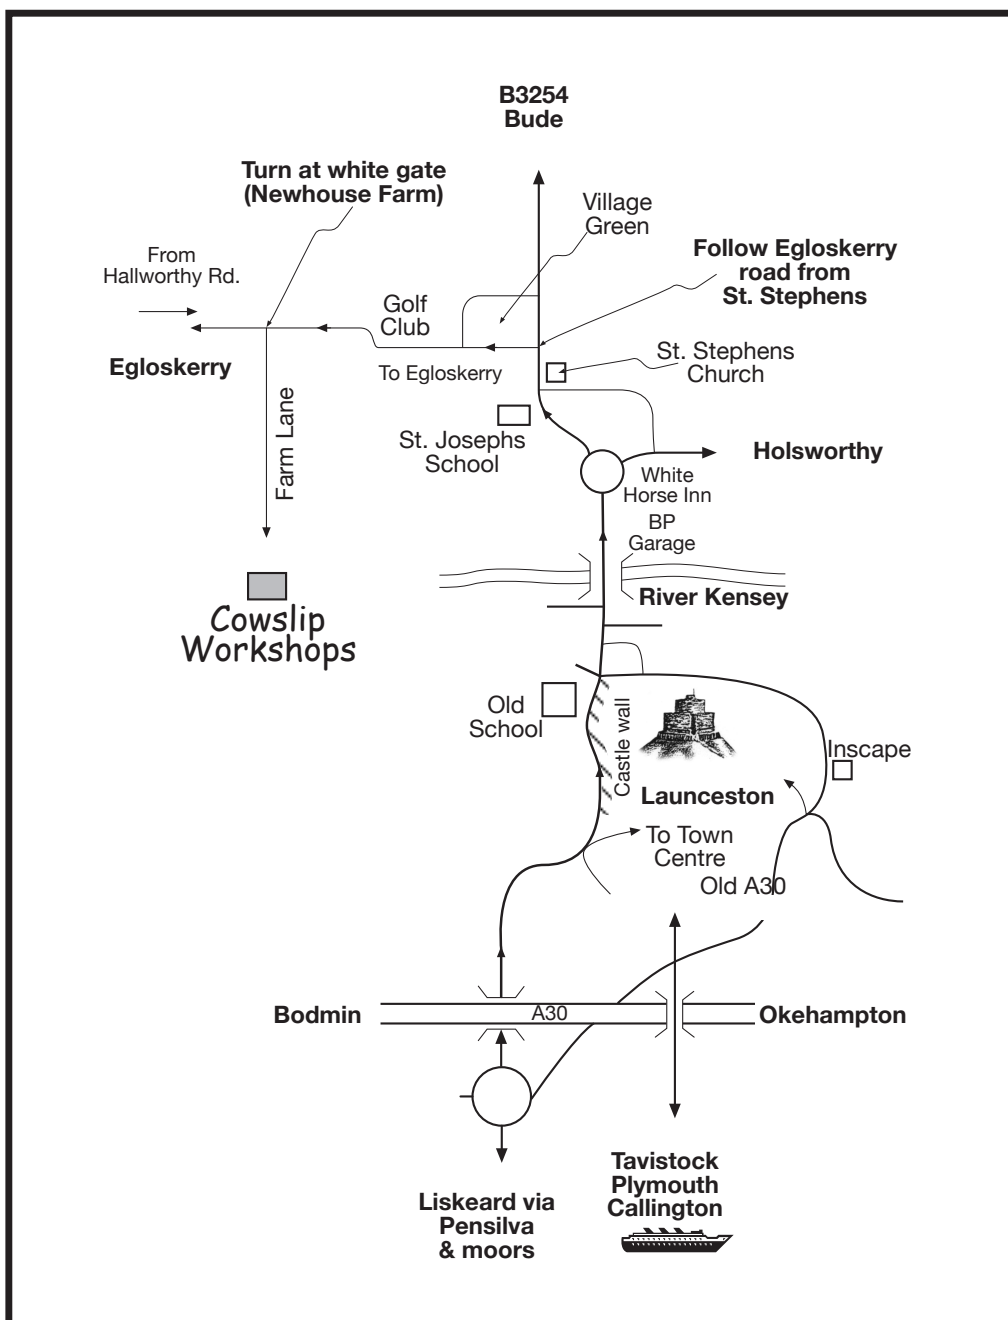

cowslip workshops

expert tuition in a tranquil setting

Cowslip Workshops Newhouse Farm St Stephens
Launceston Cornwall PL15 8JX

Tel: 01566 772654 Fax: 01566 776053

Email: info@cowslipworkshops.co.uk

www.cowslipworkshops.com